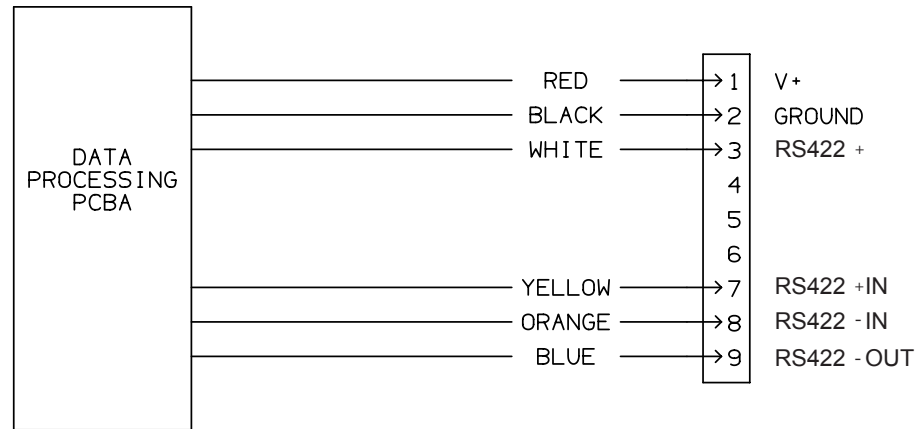

91-945 REV 01

SOLDER LUG VIEW

6/9 PIN MALE

CONTACT END VIEW