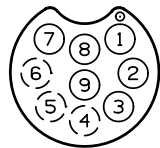

91-945 REV 01

SOLDER LUG VIEW

6/9 PIN MALE

CONTACT END VIEW