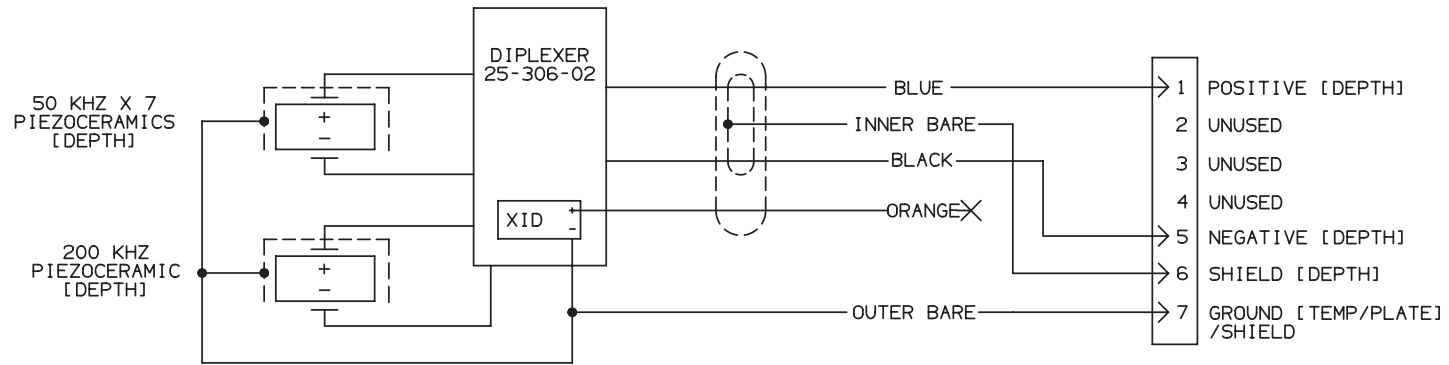

91-804 REV 01

SOLDER LUG
VIEW

CONTACT END
VIEW

5/7 PIN MALE
LOWRANCE CONNECTOR

NOTES:

1. GREEN, RED, WHITE AND BROWN WIRES ARE CUT OFF AT BOTH ENDS.
2. INNER BARE WIRE IS CUT OFF INSIDE THE TRANSDUCER.