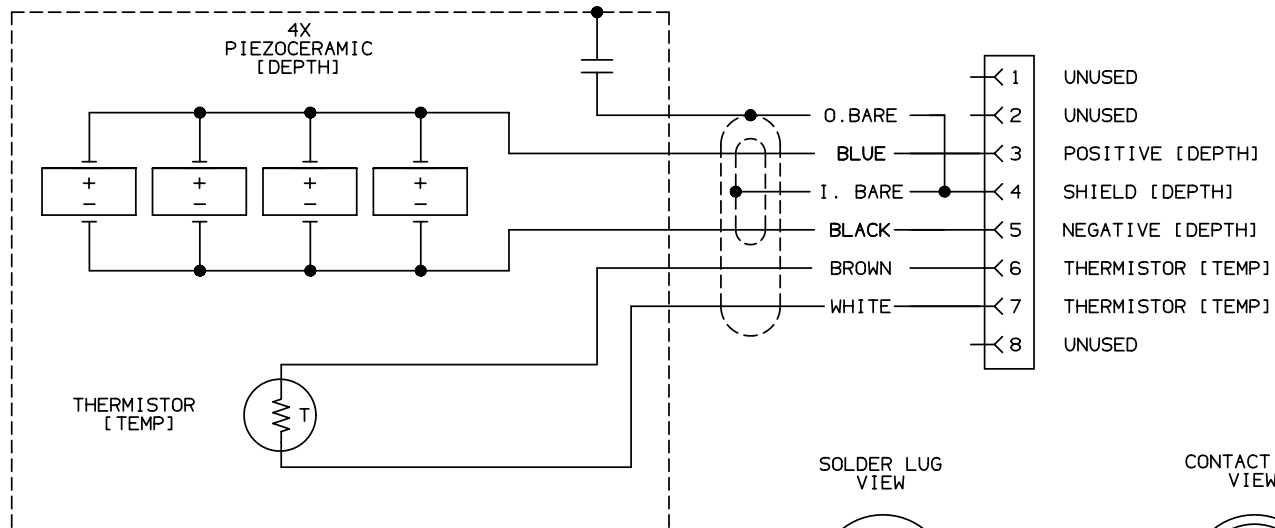

91-764 REV 01

SOLDER LUG  
VIEW

CONTACT END  
VIEW

8 PIN FEMALE  
FUJI CONNECTOR #05-018

NOTE:

1. CUT OFF GREEN, ORANGE AND RED WIRES AT BOTH ENDS.
2. CUT OFF INNER BARE AT TRANSDUCER END.