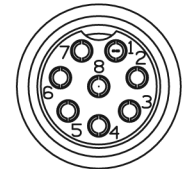

91-585 REV 01

SOLDER LUG VIEW

CONTACT END VIEW

8 PIN FEMALE
FUJISEIMITSU CONNECTOR

SOLDER LUG VIEW

CONTACT END VIEW

6 PIN MALE
FURUNO CONNECTOR