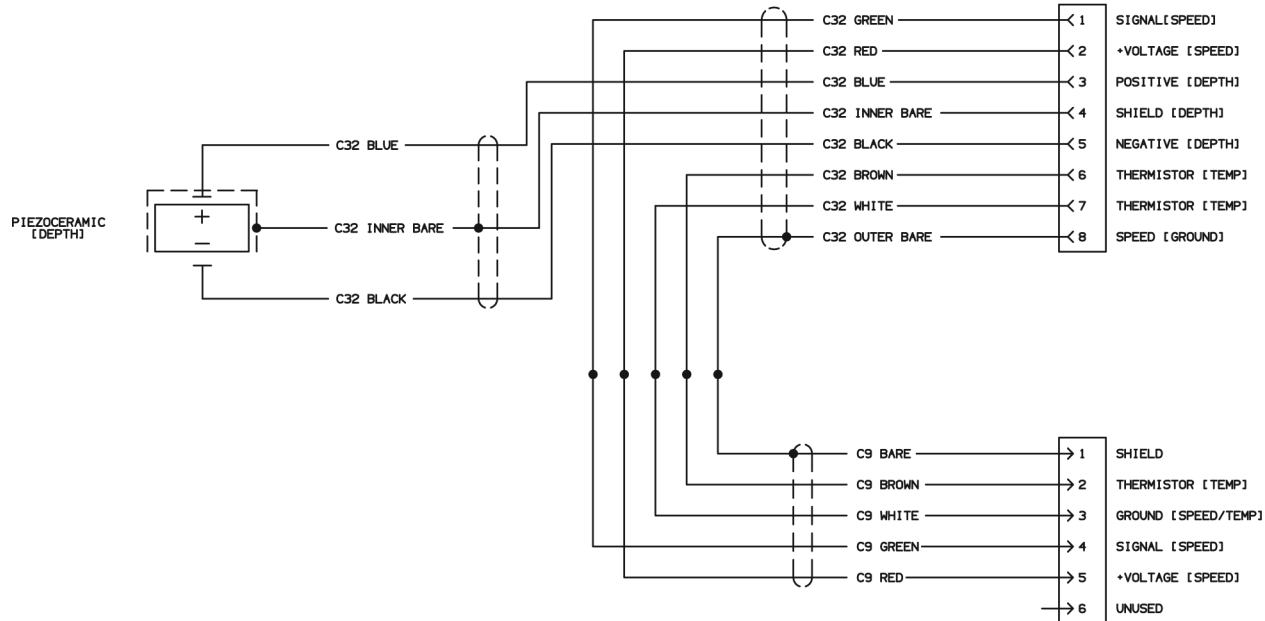

91-585 REV 01

SOLDER LUG VIEW

CONTACT END VIEW

8 PIN FEMALE
FUJISEIMITSU CONNECTOR

SOLDER LUG VIEW

CONTACT END VIEW

6 PIN MALE
FURUNO CONNECTOR