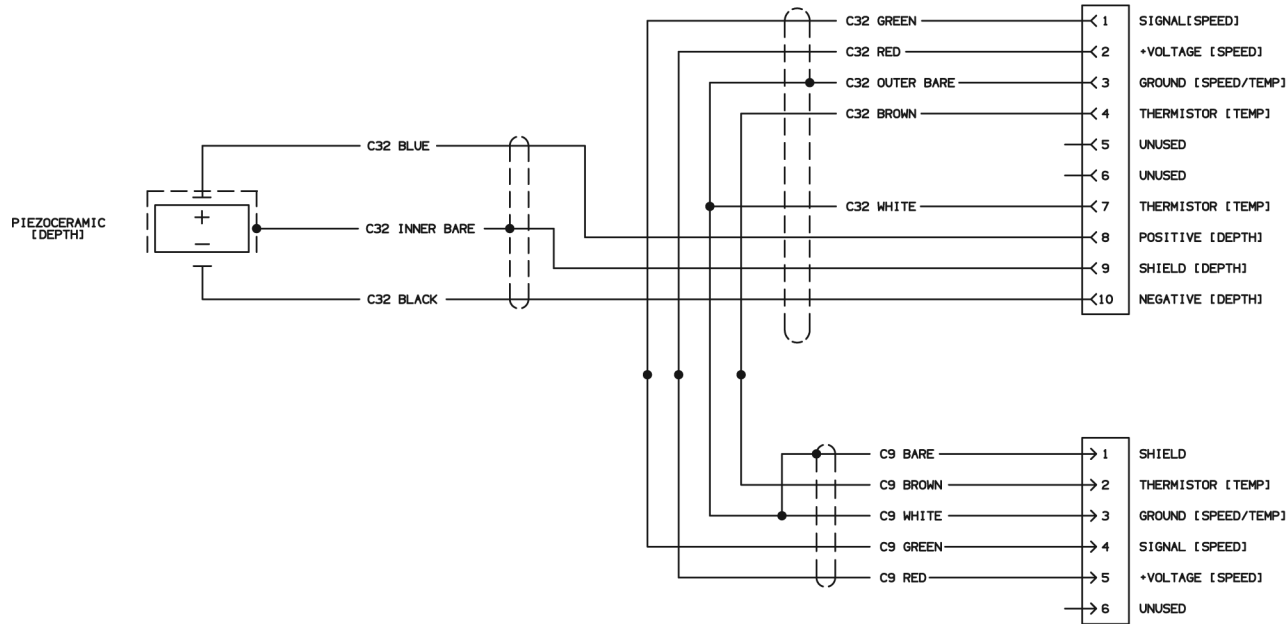

91-584 REV 01

SOLDER LUG VIEW CONTACT END VIEW

10 PIN FEMALE FURUNO CONNECTOR

SOLDER LUG VIEW CONTACT END VIEW

6 PIN MALE FURUNO CONNECTOR