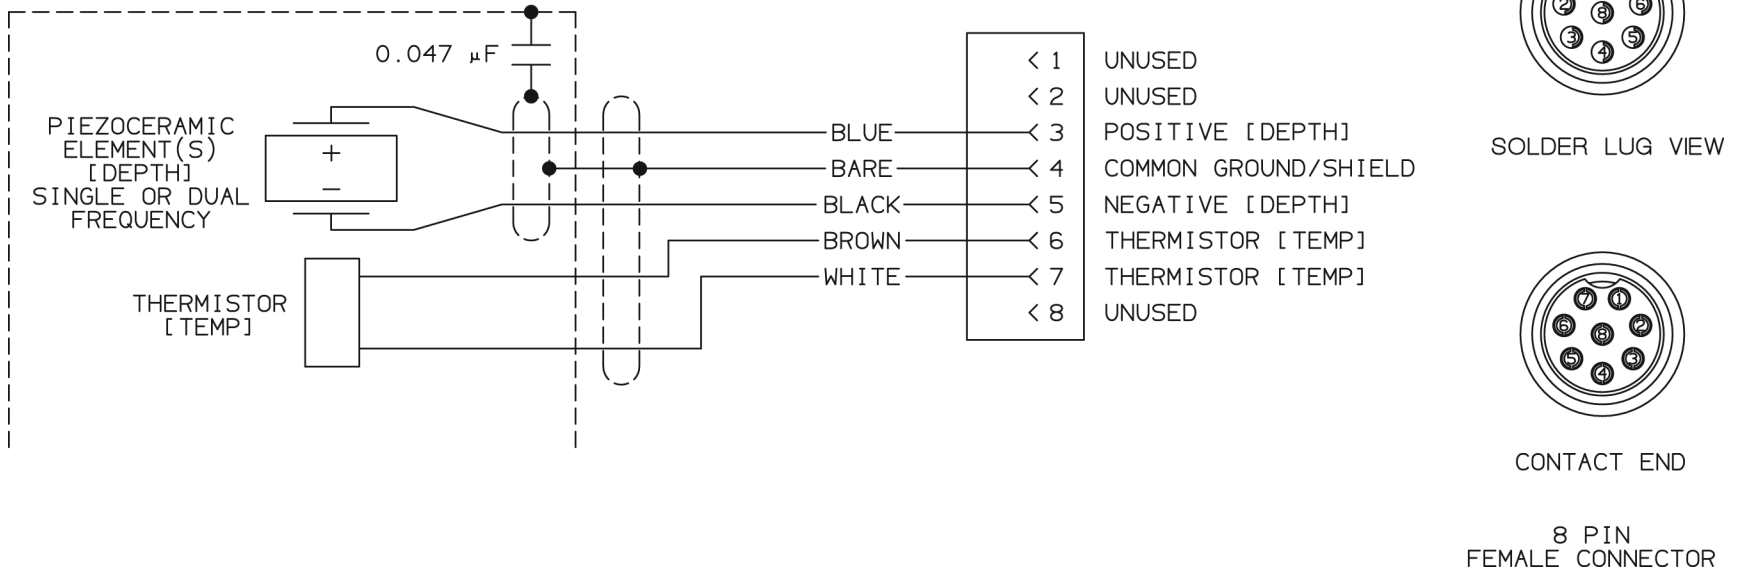

91-270 REV 02

NOTE

1. RED AND GREEN WIRES ARE UNUSED AND SHOULD BE CLIPPED OFF.

Furuno, Icom, JRC, Raymarine