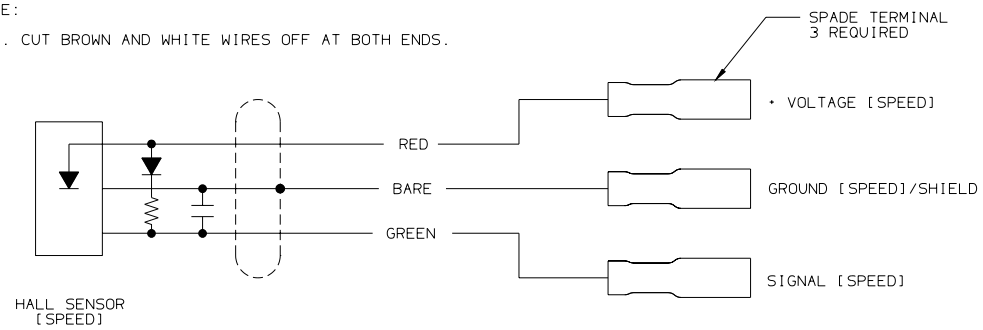

**91-069 Autohelm 60 Series**

NOTE:

1. CUT BROWN AND WHITE WIRES OFF AT BOTH ENDS.

**Company Key:**

*Italic* - older models

**Bold** - current models